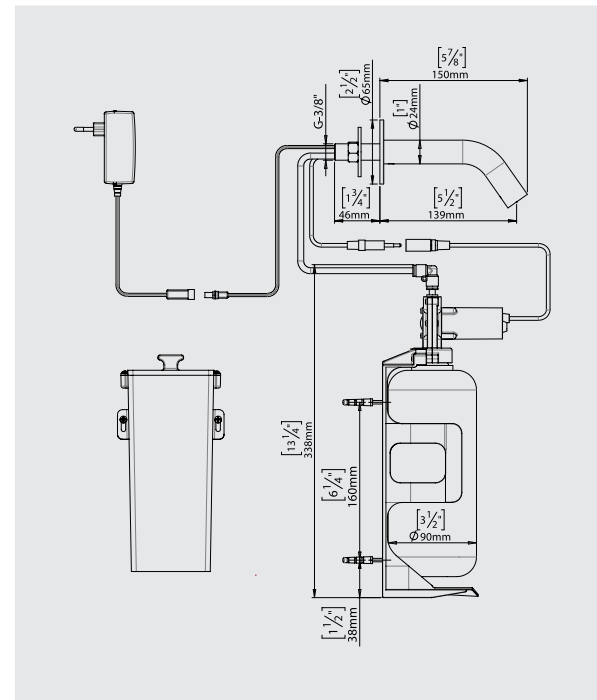

EXTREME CS SD TOUCH-FREE WALL MOUNTED SOAP DISPENSER

SPECIFICATIONS

Touch free electronic soap dispenser for installations in brick walls. Chrome plated body, other finishes available. Activated by concealed sensor built into the spout. Includes a 1 liter soap bottle and bottle support. Optional for remote installation: extension cable and longer piping. The following functions can be performed by using Stern remote control: soap quantity selection, refill the soap tank, temporary off, coming back to factory settings.

APPLICATION

The soap dispenser is activated automatically when the users bring their hands within the sensor range and stops when the users remove their hands.

PRODUCT AT A GLANCE

Installation	Wall mounted. Regular installation with the bottle below the lavatory or remote installation with bottle support kit to be secured to the wall.
Power Supply	<ul style="list-style-type: none"> Battery box for six (6) DD batteries 12V transformer
Soap	1 Liter soap bottle. This soap dispenser includes a peristaltic pump that allows the use of any kind of liquid soap, detergent or antibacterial gel.
Soap Dose	Factory setting for 0.7 to 0.9 cc depending on the selected soap. The soap quantity can be changed using the soap dispenser's remote control.
Refill	Easy to use refill button in order the soap will start to come out of the soap dispenser spout. This function can also be performed with the remote control.

ORDERING INFORMATION

MODEL	CODE
Extreme CS SD E	237890
Extreme CS SD B	237891

OPTIONS

OPTION	CODE
Remote control	07100008
Matching battery-powered faucet	237801
Matching transformer-powered faucet	237800
6-pack: 6 soap dispensers and a remote control	Upon request
Multifeed system	Upon request