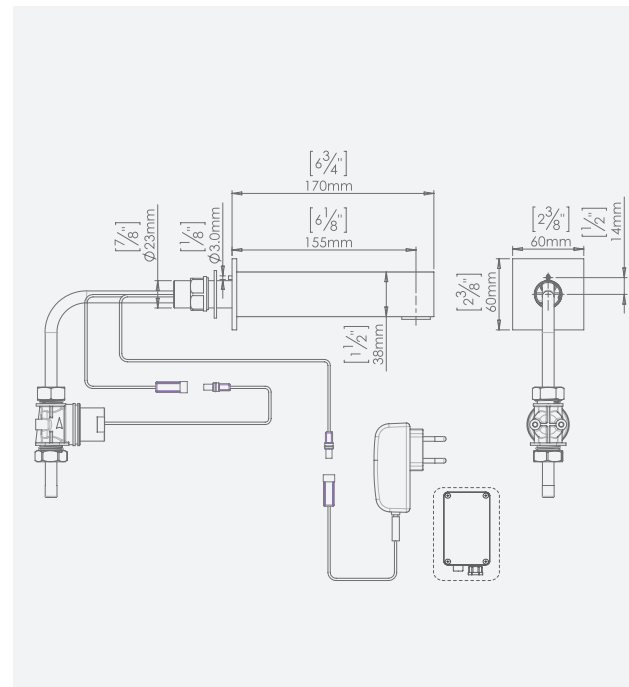

### PRODUCT AT A GLANCE

Installation	Concealed wall mounted installation
Power Supply	• 9V battery • 9V transformer
Operating pressure	0.5-8.0 bar / 7.0-116.0 PSI
Water supply	Cold and premixed water
Water flow	6 LPM / 1.58 GPM - SSR PCA stream
Water Saving Options	4 LPM / 1 GPM ; 3 LPM / 0.8 GPM 1.89 LPM / 0.5 GPM ; 1.3 LPM 0.35 GPM - PCA spray
Water temperature	70°C Maximum
Security Time	90 seconds Adjustable by remote control

FLOW RATE vs PRESSURE

### ORDERING INFORMATION

MODEL	CODE	POWER	ADDITIONAL FEATURES
QUADRAT B	351100	9V battery	Concealed installation in plaster or dry wall
QUADRAT E	351200	9V transformer	

### OPTIONS

OPTION	CODE
Remote control	07100005
Matching battery-powered soap dispenser	351910
Matching transformer-powered soap dispenser combination	351900