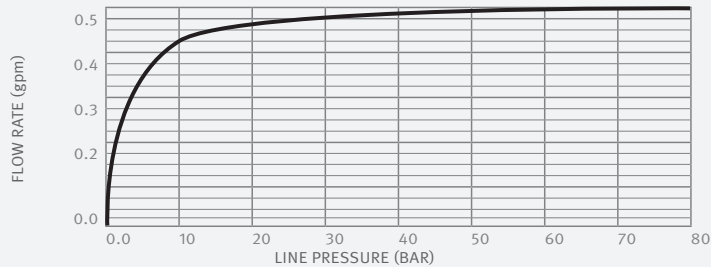

QUADRAT

TOUCH-FREE ELECTRONIC WALL-MOUNTED FAUCET

SPECIFICATIONS

Touch-free wall-mounted electronic faucet. Activated by an infrared sensor. For cold or premixed water. Chrome plated body, other finishes available. Adjustable settings by remote control: sensor range, security time, delay in, delay out, on-off and reset to factory settings.

OPERATION

The faucet will automatically activate when users place their hands in the sensor range and will stop once the users remove their hands.

APPLICATION

Wall-mounted faucet. Combines a minimalistic design with vandal resistant features. Helps washrooms stay clean and saves water. Easy installation. Long lasting even in the harshest installation sites. Ideal for shopping malls, sport facilities and entertainment centers.

PRODUCT AT A GLANCE

Installation	Concealed wall mounted installation
Power Supply	• 9V battery • 9V transformer
Operating pressure	0.5-8.0 bar / 7.0-116.0 PSI
Water supply	Cold and premixed water
Water flow	6 LPM / 1.58 GPM - SSR PCA stream
Water Saving Options	4 LPM / 1 GPM ; 3 LPM / 0.8 GPM 1.89 LPM / 0.5 GPM ; 1.3 LPM 0.35 GPM - PCA spray
Water temperature	70°C Maximum
Security Time	90 seconds Adjustable by remote control

FLOW RATE vs PRESSURE

ORDERING INFORMATION

MODEL	CODE	POWER	ADDITIONAL FEATURES
QUADRAT B	351100	9V battery	Concealed installation in plaster or dry wall
QUADRAT E	351200	9V transformer	

OPTIONS

OPTION	CODE
Remote control	07100005
Matching battery-powered soap dispenser	351910
Matching transformer-powered soap dispenser combination	351900