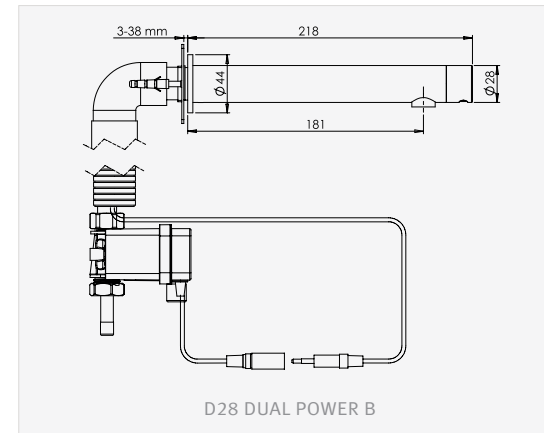

D28 DUAL POWER

SPECIFICATIONS

Electronic wall mounted faucet for cold or premixed water, with a self adjusting infrared sensor. Powered by Stern's external IP67 Dual power input box that allows the faucet to be used with a 9V battery or a 9V transformer. D28 Dual Power could be also powered by a 9V transformer and an integrated backup system to be used with a 9V Lithium battery, which enables the product to be used normally in case of a power failure. Chrome plated body. Sensor range is adjustable by remote control. Other sensor settings (delay in, delay out and security time) can also be adjusted by remote control.

APPLICATION

Wall mounted faucet combining an elegant design with anti-vandal features. Helps washrooms stay cleaner and save water. Prevents cross contamination.

PRODUCT AT A GLANCE

Installation	Hollow wall installations (with no rear access) / Brick walls.
Recommended Pressure	0.5-8.0 BAR / 7.0-116 PSI. For a pressure over 8 bar use a pressure reducing valve.
Power Supply	Dual Power input box with solenoid valve. Powered by a 9V battery or a 9V Transformer.
Water Saving Options	LPM / 1.32 GPM ; 1.89 LPM / 0.5 GPM
Water Supply	Cold or premixed water
Water temperature	Max 70°C
Security Time	90 seconds. Adjustable with Stern's remote control.

ORDERING INFORMATION

PRODUCT NAME	PART NUMBER
D28 DUAL POWER B	352300
D28 DUAL POWER E	352400

OPTIONAL ACCESSORIES

PRODUCT NAME	PART NUMBER
Matching Tubular 2030 Soap Dispenser - battery operated	350922
Matching Tubular 2030 Soap Dispenser - transformer operated	350927
Remote Control	07100005