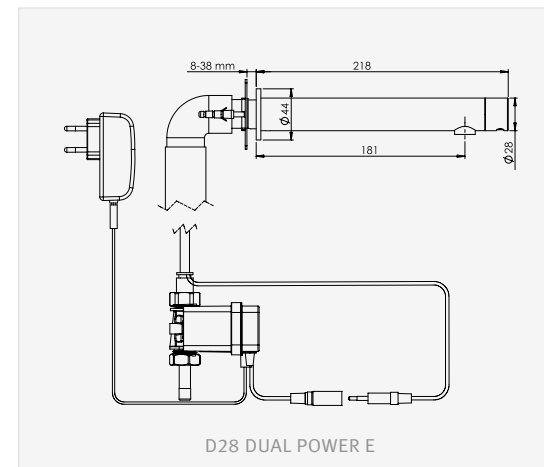

D28 DUAL POWER

SPECIFICATIONS

Electronic wall mounted faucet for cold or premixed water, with a self adjusting infrared sensor. Powered by Stern's external IP67 Dual power input box that allows the faucet to be used with a 9V battery or a 9V transformer. D28 Dual Power could be also powered by a 9V transformer and an integrated backup system to be used with a 9V Lithium battery, which enables the product to be used normally in case of a power failure. Chrome plated body. Sensor range is adjustable by remote control. Other sensor settings (delay in, delay out and security time) can also be adjusted by remote control.

APPLICATION

Wall mounted faucet combining an elegant design with anti-vandal features. Helps washrooms stay cleaner and save water. Prevents cross contamination.

PRODUCT AT A GLANCE

Installation	Hollow wall installations (with no rear access) / Brick walls.
Recommended Pressure	0.5-8.0 BAR / 7.0-116 PSI. For a pressure over 8 bar use a pressure reducing valve.
Power Supply	Dual Power input box with solenoid valve. Powered by a 9V battery or a 9V Transformer.
Water Saving Options	LPM / 1.32 GPM ; 1.89 LPM / 0.5 GPM
Water Supply	Cold or premixed water
Water temperature	Max 70°C
Security Time	90 seconds. Adjustable with Stern's remote control.

ORDERING INFORMATION

PRODUCT NAME	PART NUMBER
D28 DUAL POWER B	352300
D28 DUAL POWER E	352400

OPTIONAL ACCESSORIES

PRODUCT NAME	PART NUMBER
Matching Tubular 2030 Soap Dispenser - battery operated	350922
Matching Tubular 2030 Soap Dispenser - transformer operated	350927
Remote Control	07100005