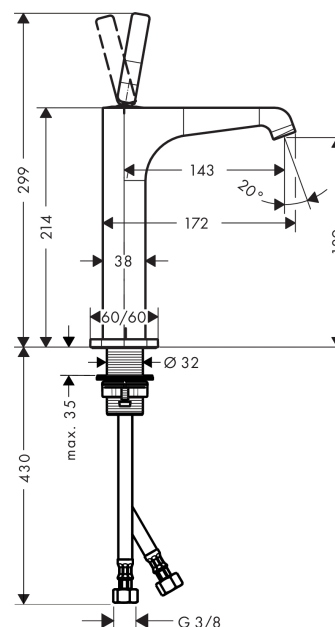

AXOR Citterio E

Single lever basin mixer 190 without pull-rod for washbowls

Surfaces: polished redgold Article Number: 36103300

Description

product features

- ComfortZone 190
- projection 143 mm
- laminar spray
- flow rate: 5 l/min
- joystick ceramic cartridge
- temperature limitation not adjustable
- non-closing flush grated valve
- suitable for continuous flow water heaters
- connection dimension: DN15

Technology

Design awards

Product image

Scale drawing

Flowchart