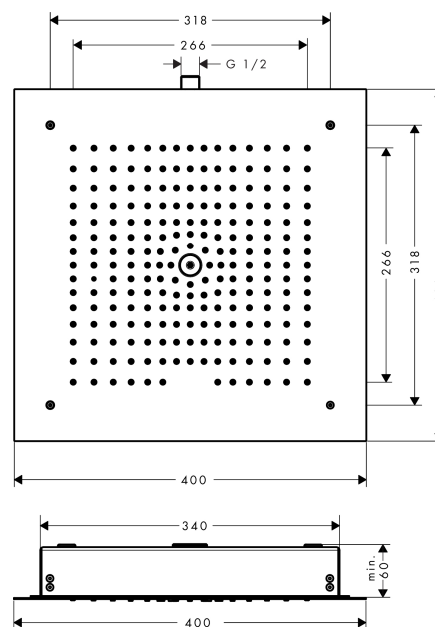

##### product features

- shower head size: 400 x 400 mm
- spray type: RainAir
- flow rate RainAir spray (at 0.3 MPa): 22 l/min
- fully chrome-plated spray disc
- material spray disc: metal
- installation: flush with the ceiling
- connection thread G 1/2
- connection dimension: DN15

#### Scale drawing