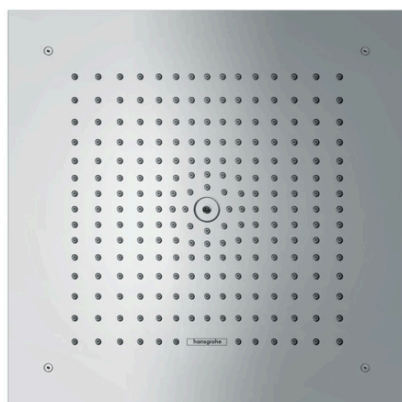

Raindance E

Overhead shower 400/400 1jet

Surfaces: **chrome** Article Number: **26252000**

Description

product features

- shower head size: 400 x 400 mm
- spray type: RainAir
- flow rate RainAir spray (at 0.3 MPa): 22 l/min
- fully chrome-plated spray disc
- material spray disc: metal
- installation: flush with the ceiling
- connection thread G 1/2
- connection dimension: DN15

Technology

Product image