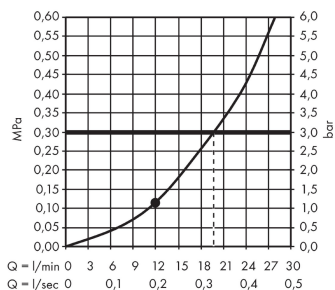

Flowchart

The consumption was measured in combination with the appropriate fittings (thermosta/mixer/ in-wall valve) to reflect actual application in practice.